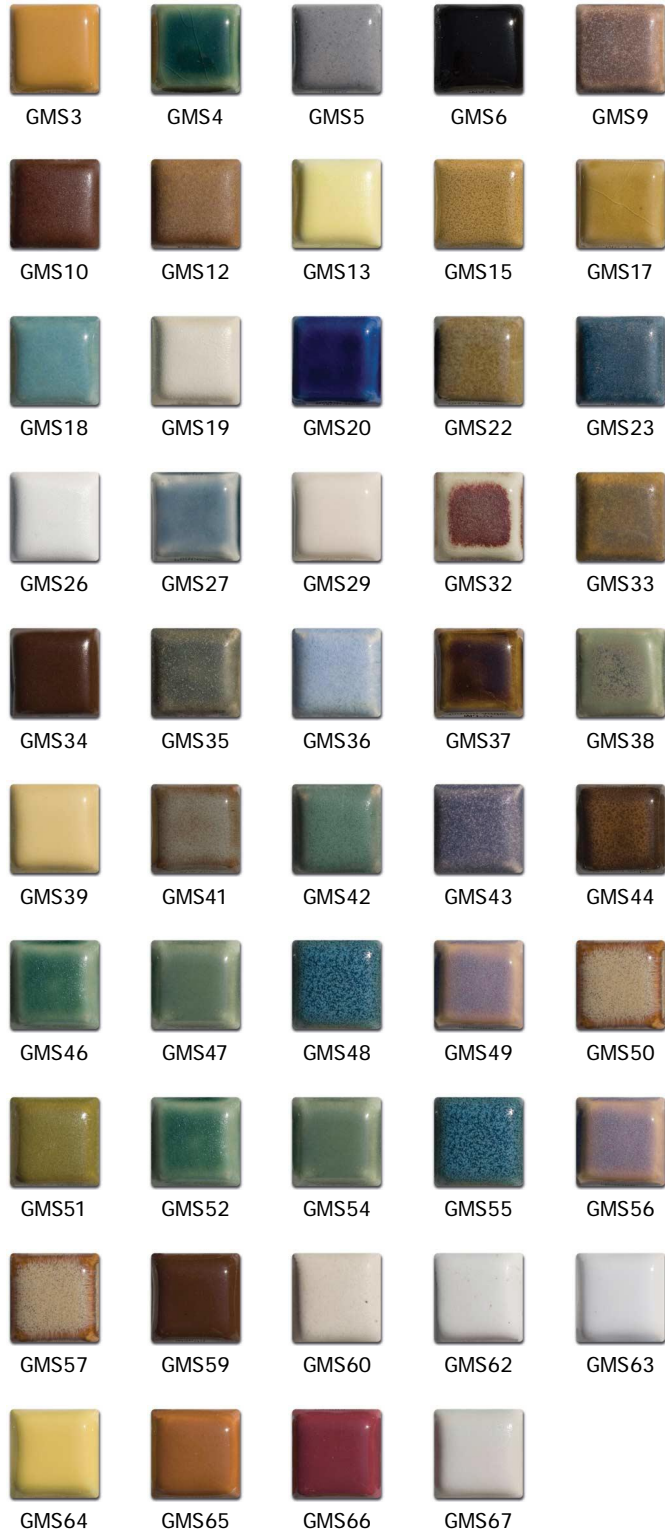

Laguna Glazes

These glazes offer an extensive palette of colors in the cone 5 range. We stock pints. Gallons and dry formulas are available by special order. All prices are net: no discounts apply.

Moroccan Sand Glazes

		<u>Pint</u>	<u>Gallon</u>
GMS3	Wheat	\$10.65	\$58.60
GMS4	Forest Green	\$9.40	\$48.50
GMS5	Speckled Blue Gray	\$9.40	\$48.60
GMS6	Gloss Black	\$13.25	\$79.60
GMS9	Sandy Matte	\$9.85	\$52.40
GMS10	Tobacco Brown	\$10.40	\$56.70
GMS12	Redwood Matte	\$10.20	\$54.95
GMS13	Lemon Yellow	\$10.50	\$57.55
GMS15	Ochre	\$9.05	\$45.80
GMS17	Golden Green	\$8.55	\$41.90
GMS18	Robin's Egg Blue	\$12.85	\$76.30
GMS19	Cream	\$9.55	\$50.05
GMS20	Royal Blue	\$9.15	\$46.90
GMS22	Green Tweed	\$10.25	\$55.50
GMS23	Dark Turquoise	\$9.95	\$53.20
GMS26	Snowflake	\$9.80	\$51.85
GMS27	Peacock	\$13.85	\$84.45
GMS29	Clear Bright	\$11.80	\$68.10
GMS32	Red Chun	\$10.10	\$54.15
GMS33	Bamboo Ash Matte	\$8.65	\$42.60
GMS34	Burnt Sienna	\$10.00	\$53.50
GMS35	Sage	\$8.90	\$44.65
GMS36	Blue Frost	\$8.90	\$44.60
GMS37	Turkish Amber	\$9.05	\$45.95
GMS38	Fern Mist	\$10.00	\$53.55
GMS39	Desert Yellow	\$13.95	\$85.25
GMS41	Batik Blue	\$13.00	\$77.40
GMS42	Speckled Moss	\$9.45	\$49.15
GMS43	Amethyst	\$8.90	\$44.75
GMS44	Mottled Spice	\$12.20	\$71.15
GMS46	Agate	\$9.70	\$50.95
GMS47	Castile Blue	\$9.50	\$49.55
GMS48	Raffia	\$13.40	\$80.70
GMS49	Oasis Blue	\$13.40	\$80.65
GMS50	Dutch Sprinkle	\$9.05	\$45.70
GMS51	Pippin Green	\$11.40	\$64.75
GMS52	Cerulean Blue	\$8.95	\$45.10
GMS54	Emeraude Green	\$11.00	\$61.55
GMS55	Antique Blue	\$9.85	\$52.35
GMS56	Hyacinth	\$9.35	\$48.50
GMS57	Cappoccino	\$11.65	\$66.70
GMS59	Walnut	\$14.15	\$86.60
GMS60	Walnut Spice	\$8.50	\$41.70
GMS62	Oatmeal	\$8.70	\$43.00
GMS63	Colonial White	\$12.30	\$71.90
GMS64	Sunflower Yellow	\$13.20	\$79.25
GMS65	Rusty Orange	\$13.85	\$84.20
GMS66	Plum	\$16.40	\$104.60
GMS67	Clear Matte	\$8.15	\$38.85