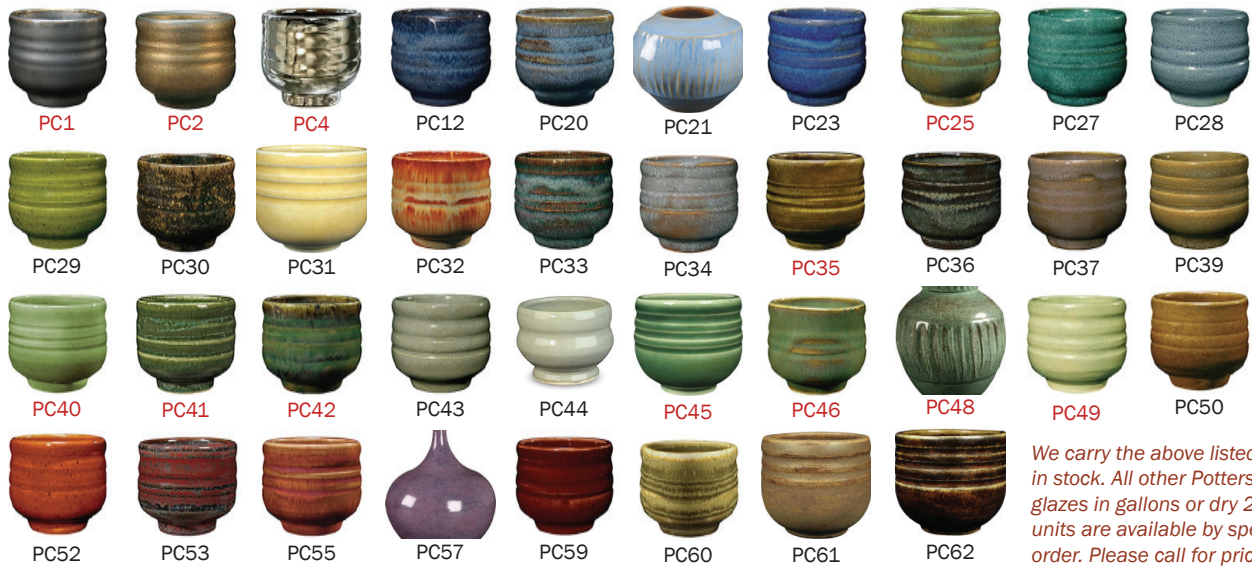

## Potter's Choice

A collection of potters' favorite glazes made easy! They are made for anyone who would like to achieve beautiful, authentic Cone 10 reduction effects at Cone 6 temperatures without having a gas kiln! *(PC4 is not NOT food-safe, all others have a cautionary label)*

Potter's Choice	Pint	Gallon	Pint	Gallon	Pint	Gallon	
PC1.....Saturation Metallic ..	\$20.00		PC32 ..Albany Slip Brown ....	\$14.90 .....	\$81	PC46 ..Lustrous Jade .....	\$12.40
PC2.....Saturation Gold .....	\$12.40 ...	\$60	PC33 ..Iron Lustre .....	\$12.40		PC48 ..Art Deco Green .....	\$14.90
PC4.....Palladium.....	\$14.90		PC34 ..Light Sepia .....	\$12.40		PC49 ..Frosted Melon.....	\$12.40
PC12 ..Blue Midnight.....	\$12.40		PC35 ..Oil Spot.....	\$12.40		PC50 ..Shino .....	\$12.40
PC20 ..Blue Rutile .....	\$12.40 ...	\$60	PC36 ..Ironstone .....	\$12.40		PC52 ..Deep Sienna Speckle ..	\$14.90
PC21 ..Arctic Blue.....	\$12.40		PC37 ...Smoked Sienna.....	\$12.40		PC53 ..Ancient Jasper .....	\$12.40 ...
PC23 ..Indigo Float.....	\$12.40		PC39 ..Umber Float .....	\$12.40		PC55 ..Chun Plum .....	\$14.90
PC25 ..Textured Turquoise...	\$12.40		PC40 ..True Celadon.....	\$12.40 .....	\$60	PC57 ..Smoky Merlot.....	\$14.90
PC27 ..Tourmaline.....	\$12.40		PC41...Verte Lustre.....	\$12.40		PC59 ..Deep Firebrick .....	\$14.90 ...
PC28 ..Frosted Turquoise.....	\$14.90		PC42 ..Seaweed.....	\$12.40		PC60 ..Salt Buff .....	\$12.40
PC29 ...Deep Olive Speckle..	\$14.90		PC43 ..Toasted Sage .....	\$12.40		PC61 ..Textured Amber.....	\$12.40
PC30 ...Temmoku .....	\$12.40		PC44 ..Sage.....	\$12.40		PC62 ..Tex. Amber Brown.....	\$12.40
PC31 ...Oatmeal .....	\$12.40		PC45 ..Dark Green.....	\$12.40			