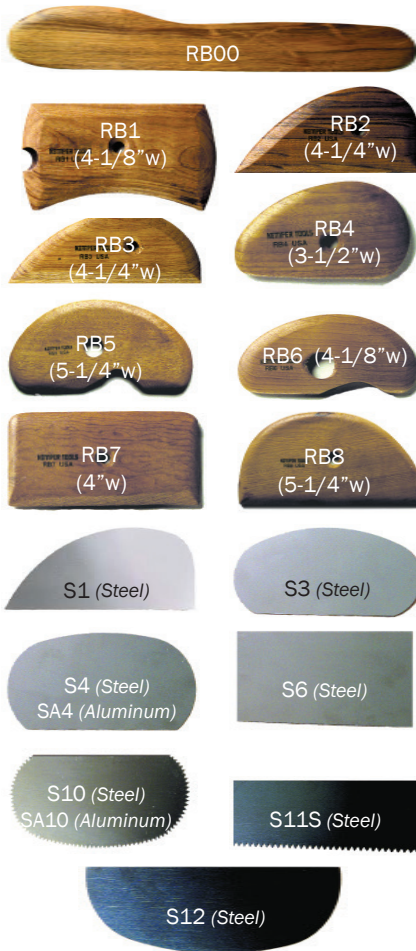

RIBS & SCRAPERS

MKM Wooden Ribs

Item #	Dimensions	Price
W1.....	3½"L x 1-7/8"w	\$4.95
W2.....	2½"L x 1¾"w	\$3.95
W2B.....	4½"L x 3"w	\$4.95
W2C.....	6¾"L x 4½"w	\$8.95
W3A.....	3"L x 1-1/8"w	\$3.95
W3B.....	3¾"w x 1¾"w	\$4.95
W4.....	4-5/8"L x 1-7/8"w	\$4.95
W5A.....	2¾"L x 2"w	\$4.95
W6.....	4-1/8"L x 1-7/8"w	\$4.95
W7A.....	2-7/8"L x 1-7/8"w	\$4.95
W7B.....	3-1/8"L x 2"w	\$4.95
W8A.....	4-1/8"L x 2¼"w	\$4.95
W8B.....	6¾"L x 2-7/8"w	\$8.95
W9.....	4¼"L x 2"w	\$4.95
W10.....	4¼"L x 2"w	\$4.95
W11.....	4-1/8"L x 6¼"w	\$8.95
W12A.....	3¾"L x 2½"w	\$4.95
W12B.....	6"L x 3-7/8"w	\$8.95
W20.....	8"L x 2-1/8"w	\$8.95
W21A.....	8¾"L x 2"w	\$8.95
W22A.....	12¾"L x 2-1/8"w	\$12.95

Quantity discounts apply on multiples of the same item

Kemper Wooden Potters' Ribs

Item #	1-2 @	3-5 @	6-11 @	12+ @
RB00.....	\$9.69.....	\$8.73.....	\$7.76.....	\$6.79.....
RB1.....	\$5.69.....	\$5.13.....	\$4.56.....	\$3.99.....
RB2.....	\$4.99.....	\$4.50.....	\$4.00.....	\$3.50.....
RB3.....	\$4.85.....	\$4.37.....	\$3.88.....	\$3.40.....
RB4.....	\$5.19.....	\$4.68.....	\$4.16.....	\$3.64.....
RB5.....	\$6.59.....	\$5.94.....	\$5.28.....	\$4.62.....
RB6.....	\$5.85.....	\$5.26.....	\$4.68.....	\$4.09.....
RB7.....	\$5.09.....	\$4.59.....	\$4.08.....	\$3.57.....
RB8.....	\$6.19.....	\$5.53.....	\$4.92.....	\$4.30.....