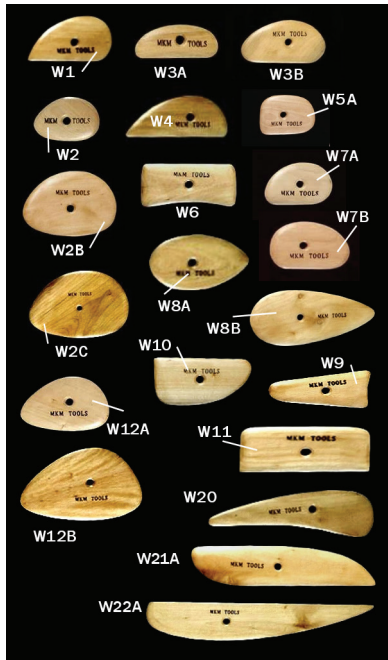

RIBS & SCRAPERS

MKM Wooden Ribs

Item #	Dimensions	Price
W1.....	3½"L x 1-7/8"w	\$4.95
W2.....	2½"L x 1¾"w	\$3.95
W2B.....	4½"L x 3"w	\$4.95
W2C.....	6¾"L x 4½"w	\$8.95
W3A.....	3"L x 1-1/8"w	\$3.95
W3B.....	3¾"w x 1¾"w	\$4.95
W4.....	4-5/8"L x 1-7/8"w	\$4.95
W5A.....	2¾"L x 2"w	\$4.95
W6.....	4-1/8"L x 1-7/8"w	\$4.95
W7A.....	2-7/8"L x 1-7/8"w	\$4.95
W7B.....	3-1/8"L x 2"w	\$4.95
W8A.....	4-1/8"L x 2¼"w	\$4.95
W8B.....	6¾"L x 2-7/8"w	\$8.95
W9.....	4¼"L x 2"w	\$4.95
W10.....	4¼"L x 2"w	\$4.95
W11.....	4-1/8"L x 6¼"w	\$8.95
W12A.....	3¾"L x 2½"w	\$4.95
W12B.....	6"L x 3-7/8"w	\$8.95
W20.....	8"L x 2-1/8"w	\$8.95
W21A.....	8¾"L x 2"w	\$8.95
W22A.....	12¾"L x 2-1/8"w	\$12.95

Quantity discounts apply on multiples of the same item

Kemper Wooden Potters' Ribs

Item #	1-2 @	3-5 @	6-11 @	12+ @
RB00.....	\$9.69.....	\$8.73.....	\$7.76.....	\$6.79.....
RB1.....	\$5.69.....	\$5.13.....	\$4.56.....	\$3.99.....
RB2.....	\$4.99.....	\$4.50.....	\$4.00.....	\$3.50.....
RB3.....	\$4.85.....	\$4.37.....	\$3.88.....	\$3.40.....
RB4.....	\$5.19.....	\$4.68.....	\$4.16.....	\$3.64.....
RB5.....	\$6.59.....	\$5.94.....	\$5.28.....	\$4.62.....
RB6.....	\$5.85.....	\$5.26.....	\$4.68.....	\$4.09.....
RB7.....	\$5.09.....	\$4.59.....	\$4.08.....	\$3.57.....
RB8.....	\$6.19.....	\$5.53.....	\$4.92.....	\$4.30.....

Throwing Sticks

Item #	1-2 @	3-5 @	6-11 @	12+ @
TS1.....	\$13.09.....	\$11.79.....	\$10.48.....	\$9.17.....
TS2.....	\$13.69.....	\$12.33.....	\$10.96.....	\$9.59.....

Texture Ribs

Item #	1-2 @	3-5 @	6-11 @	12+ @
RBT1-8.....	\$8.49.....	\$7.65.....	\$6.80.....	\$5.95.....