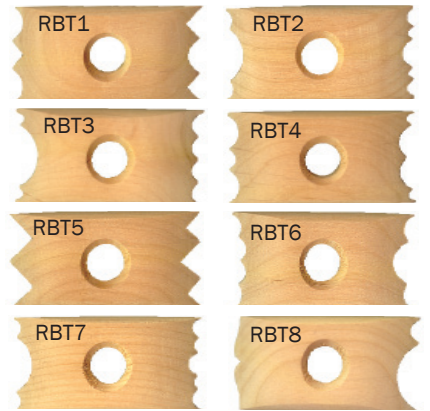

RIBS & SCRAPERS

MKM Wooden Ribs

Item #	Dimensions	Price
W1.....	3½"L x 1-7/8"w	\$4.95
W2.....	2½"L x 1¾"w	\$3.95
W2B.....	4½"L x 3"w	\$4.95
W2C.....	6¾"L x 4½"w	\$8.95
W3A.....	3"L x 1-1/8"w	\$3.95
W3B.....	3¾"w x 1¾"w	\$4.95
W4.....	4-5/8"L x 1-7/8"w	\$4.95
W5A.....	2¾"L x 2"w	\$4.95
W6.....	4-1/8"L x 1-7/8"w	\$4.95
W7A.....	2-7/8"L x 1-7/8"w	\$4.95
W7B.....	3-1/8"L x 2"w	\$4.95
W8A.....	4-1/8"L x 2¼"w	\$4.95
W8B.....	6¾"L x 2-7/8"w	\$8.95
W9.....	4¼"L x 2"w	\$4.95
W10.....	4¼"L x 2"w	\$4.95
W11.....	4-1/8"L x 6¼"w	\$8.95
W12A.....	3¾"L x 2½"w	\$4.95
W12B.....	6"L x 3-7/8"w	\$8.95
W20.....	8"L x 2-1/8"w	\$8.95
W21A.....	8¾"L x 2"w	\$8.95
W22A.....	12¾"L x 2-1/8"w	\$12.95

Quantity discounts apply on multiples of the same item

Kemper Wooden Potters' Ribs

Item #	1-2 @	3-5 @	6-11 @	12+ @
RB00.....	\$9.69.....	\$8.73.....	\$7.76.....	\$6.79.....
RB1.....	\$5.69.....	\$5.13.....	\$4.56.....	\$3.99.....
RB2.....	\$4.99.....	\$4.50.....	\$4.00.....	\$3.50.....
RB3.....	\$4.85.....	\$4.37.....	\$3.88.....	\$3.40.....
RB4.....	\$5.19.....	\$4.68.....	\$4.16.....	\$3.64.....
RB5.....	\$6.59.....	\$5.94.....	\$5.28.....	\$4.62.....
RB6.....	\$5.85.....	\$5.26.....	\$4.68.....	\$4.09.....
RB7.....	\$5.09.....	\$4.59.....	\$4.08.....	\$3.57.....
RB8.....	\$6.19.....	\$5.53.....	\$4.92.....	\$4.30.....

Throwing Sticks

Item #	1-2 @	3-5 @	6-11 @	12+ @
TS1.....	\$13.09.....	\$11.79.....	\$10.48.....	\$9.17.....
TS2.....	\$13.69.....	\$12.33.....	\$10.96.....	\$9.59.....

Texture Ribs

Item #	1-2 @	3-5 @	6-11 @	12+ @
RBT1-8.....	\$8.49.....	\$7.65.....	\$6.80.....	\$5.95.....