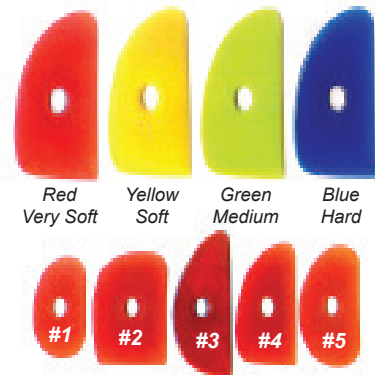

Steel Ribs & Scrapers

- SS0.....Plain-Edge Rib #0..... \$7.00
- SS1.....Plain-Edge Rib #1..... \$7.00
- SS2.....Plain-Edge Rib #2..... \$7.00
- SS4.....Plain-Edge Rib #4..... \$7.00
- SS5.....Plain-Edge Rib #5..... \$7.00
- SSH015.....Plain Rib with Hole\$10.00
- SSP18.....Paisley @ 18 cut/inch \$7.00
- SSP24.....Paisley @ 24 cut/inch \$7.00
- SSP1.....Plain-Edge Paisley \$7.00
- SSXL.....X-Long Rib.....\$14.00
- SSL.....Plain Long Scraper..... \$7.00
- SSL18.....Scraper @ 18 cut/inch.... \$7.00
- SSL24.....Scraper @ 24 cut/inch.... \$7.00
- HT2.....Hax Clay Saw (pair)\$10.00

Economy Wooden Ribs

- POTS** .. (Set of 5)
- 1-5 @ \$7.99 ea
 - 6-11 @ \$6.40 ea
 - 12+ @ \$5.59 ea

Kemper Rubber Ribs

- Rubber 3-1/8"w
- | | | | | |
|-----------------|--------------|--------------|---------------|--------------|
| | 1-2 @ | 3-5 @ | 6-11 @ | 12+ @ |
| FRSS Soft | \$3.89 | \$3.51 | \$3.21 | \$2.73 |
| FRSM Hard | \$4.09 | \$3.69 | \$3.28 | \$2.87 |
- Rubber 4-1/4"w
- | | | | | |
|-----------------|--------------|--------------|---------------|--------------|
| | 1-2 @ | 3-5 @ | 6-11 @ | 12+ @ |
| FRSO Soft | \$4.25 | \$3.83 | \$3.40 | \$2.98 |
| FRH Hard | \$4.25 | \$3.83 | \$3.40 | \$2.98 |

All RB1s through RB5s: **\$7.00** each

	Red	Yellow	Green	Blue
Mini	RB0R	RB0Y	RB0C	RB0B
#1.....	RB1R	RB1Y	RB1C	RB1B
#2.....	RB2R	RB2Y	RB2C	RB2B
#3.....	RB3R	RB3Y	RB3C	RB3B
#4.....	RB4R	RB4Y	RB4C	RB4B
#5.....	RB5R	RB5Y	RB5C	RB5B