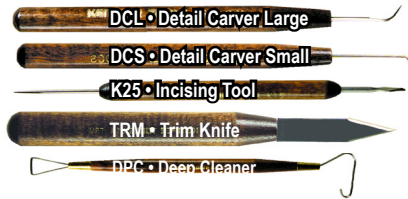

Cleaning & Detail Tools

	1-2 @	3-5 @	6-11 @	12+ @
DCL	$5.19	$4.68	$4.16	$3.64
DCS	$4.49	$4.05	$3.60	$3.15
K25	$3.69	$3.33	$2.96	$2.59
TRM	$6.99	$6.30	$5.60	$4.90
DPC	$3.99	$3.60	$3.20	$2.80