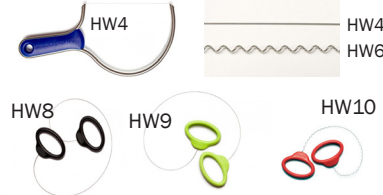

## Salt & Pepper Drills

DR2	\$4.25	\$3.83	\$3.40	\$2.98
MDT	\$3.39	\$3.06	\$2.72	\$2.38
SPD	\$4.75	\$4.28	\$3.80	\$3.33

## Clean-up Tools

	1-3 @	5-11 @	12+ @
TL401	\$2.25	\$1.80	\$1.58
TL402	\$2.00	\$1.60	\$1.40
TL403	\$2.00	\$1.60	\$1.40
TL411	\$2.55	\$2.04	\$1.79
TL412	\$3.15	\$2.50	\$2.21

## Mud Tools Mudwire

Stainless Steel wires resist kinking. Polymer handles shaped for good grip. Black is heavier wire for larger pots, platters & big slabs off a block of clay.

HW4	Carving Bow - Straight	\$35.00
HW6	Carving Bow - Twist Wire	\$35.00
HW8	17" length - heavy duty wire	\$8.00
HW9	15" length	\$8.00
HW10	15" max length - curly	\$8.00