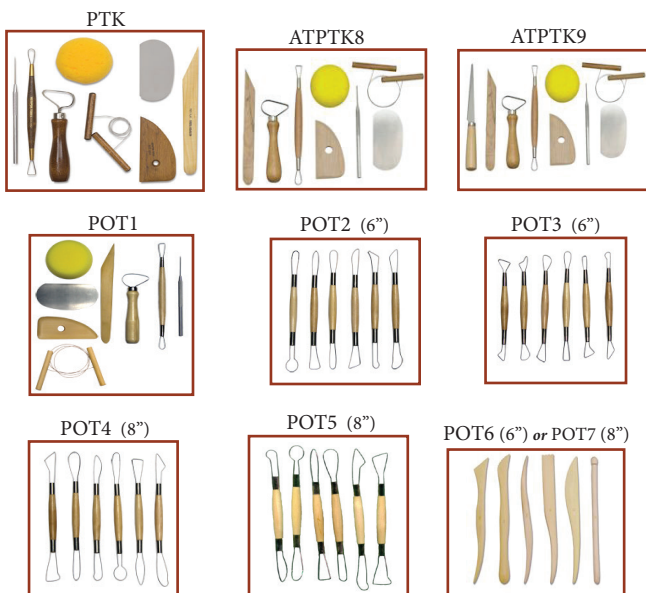

Quantity discounts apply on multiples of the same item

BRUSH & TOOL KITS

Tool Kits

	1-2 @	3-5 @	6-11 @	12+ @
PTK..... Pottery Tool Kit	\$23.29	\$20.97	\$18.64	\$16.31
ATPTK8..... Pottery 8pc Kit	\$15.59	\$14.04	\$12.48	\$10.92
ATPTK9..... Pottery 9pc Kit	\$16.39	\$14.76	\$13.12	\$11.48
	1-5 @	6-11 @	12+ @	
POT1..... Economy Kit - softwood.....	\$9.99	\$8.00	\$7.00	
POT2..... Wire Loop Tool 6" (set of 6).....	\$9.99	\$8.00	\$7.00	
POT3..... Wire Tool 6" (set of 6)	\$9.99	\$8.00	\$7.00	
POT4..... Wire Tool 8" (set of 6)	\$9.99	\$8.00	\$7.00	
POT5..... Wire Loop Tool 6" (set of 6).....	\$9.99	\$8.00	\$7.00	
POT6..... Wood Tool 6" (set of 6).....	\$7.99	\$6.40	\$5.60	
POT7..... Wood Tool 8" (set of 6).....	\$7.99	\$6.40	\$5.60	

Xiem Tool Sets

CS
Carving & Sculpting
Tools (Set-7)
\$31.85

MC
Modeling & Carving
Tools (Set-9)
\$36.95

SD
Sgraffito & Detailing
Tools (Set-7)
\$31.95

See more xiem tools at • georgies.com/xiem.tools •

Brush Kits

	1-5 @	6-11 @	12+ @
Duncan			
BB104.....White Flats 2, 4, 6, 8.....	\$6.10	\$4.88	\$4.27
BB105.....White Rounds 2, 4, 6, 8.....	\$6.00	\$4.80	\$4.20
BB106.....Liner Brushes 0, 00, 000.....	\$3.40	\$2.72	\$2.38
BB107.....Round Brushes 1, 3, 5	\$3.90	\$3.12	\$2.73
BB108.....Shader Brushes 2, 6, 10.....	\$4.45	\$3.56	\$3.12
BB109.....Ceramic Kit 1, 2, 3, 5, 5/8....	\$6.00	\$4.80	\$4.20
BR599.....Brush & Tool Kit	\$18.95	\$14.22	\$11.37

Value Brushes

VB has white bristle w/12 in. wooden handles, available in flat or round shapes in sizes #1 to #12. VBT are blue and come in even sizes from #2-#10 in both flat & round. VBK come in red (round #2,6 &10) and green (flat #4 & 8). VBS have soft grip handles with sizes shown on page 115. Mix and match sizes or styles and please specify the size you want when ordering.