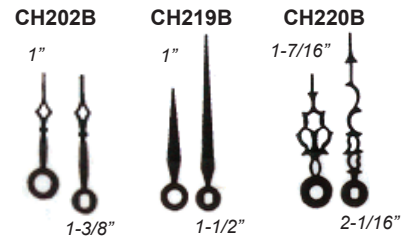

Quantity discounts apply on multiples of the same item

Clock Movements

Ultra-thin quartz battery movements include hardware, minute, hour and second hands. *Battery not included.* Measurement beside item number refers to the length of shaft for the clock hands.

	1-5 @	6-11 @	12+ @
All sizes \$7.95 \$6.36 \$5.57
CP320SS shaft length = 5/16"		
CP320S shaft length = 7/16"		
CP320M shaft length = 11/16"		
CP320L shaft length = 15/16"		

Clock Hands

Length of clock hands is measured from the center of the hole for the drive shaft to the tip of the hand. Clock hands listed here

are black; gold hands are also available by special order. Measurements refer to the dial size of the actual clock face.

CH202B 3-4" \$0.99 ea
CH219B 5-6" \$0.99 ea
CH220B 5-6" \$0.99 ea

Tree Fixture Kits