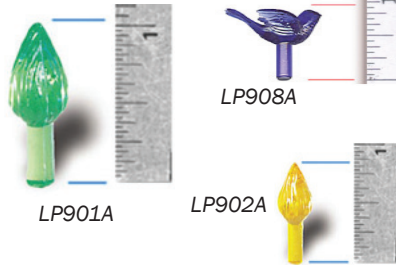

Lotion Pumps

Glue-Down Dispenser

		1-5 @	6-11 @	12+ @
MS602	(white) \$1.49 \$1.20 \$1.05
MS603	(tan) \$1.49 \$1.20 \$1.05
MS604	(black) \$1.49 \$1.20 \$1.05

Dispenser Pump w/Cork

Cork is cut to fit a 1-1/8" hole in the body of the pump bottle.

MS630	(White) \$1.69 \$1.35 \$1.18
MS632	(black) \$1.69 \$1.36 \$1.19

Dispenser Pump w/rubber stopper

MS633	(white) \$1.69 \$1.36 \$1.19
-------	---------	--------------	--------------	--------------

Hummingbird Feeder

MS650	(3") \$2.49 \$1.88 \$1.50
-------	------	--------------	--------------	--------------

Tree Lights

Bags contain approximately 144 pieces each. Lights can be assorted to reach quantity prices.

	1-5 @	6+ @
Per Bag \$4.99 \$4.00