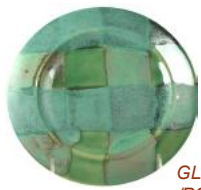

Visit our website for larger photos of the
 Contrast Plates: www.georgies.com

GEORGIES Δ 6 GLAZES

For these test plates we applied 2-coat
 horizontal stripes and 1-stroke vertical coats of
 each glaze, and fired to cone 6.

GLW25
w/PG642

GLW25
w/PG628

GLW03
w/GLW36

GLW42
w/PG632

GLW42
w/PG607

GLW43
w/PG608

GLW35
w/PG631

GLW35
w/GLW26

GLW38
w/GLW06

GLW38
w/PG616

GLW38
w/GLW26

GLW38
w/GLW34

GLW38
w/GLW04

GLW41
w/PG636

GLW08
w/PG634

PG602
w/GLW38