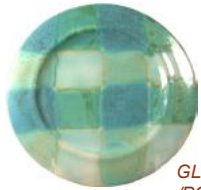

Visit our website for larger photos of the
 Contrast Plates: www.georgies.com

GEORGIES Δ 6 GLAZES

For these test plates we applied 2-coat
 horizontal stripes and 1-stroke vertical coats of
 each glaze, and fired to cone 6.

GLW25
w/PG642

GLW25
w/PG628

GLW03
w/GLW36

GLW42
w/PG632

GLW42
w/PG607

GLW43
w/PG608

GLW35
w/PG631

GLW35
w/GLW26