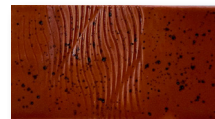

## SATIN GLAZES

These cone 6 oxidation glazes have a rich, soft, glowing surface. Many of these glazes are semi-transparent and work great with Georgies Interactive Pigments. Mix and layer to create new shades and tones. The ‘satin’ surface creates a great assurance of food safety and durability without the gloss. These glazes are zinc-free.

When you buy ...	4 oz	Pint	Gallon
GS409..... Purple.....	\$9.00.....	\$21.00.....	\$115.50
GS410 .... White.....	\$9.00.....	\$21.00.....	\$92.50
GS412 .... Black.....	\$9.00.....	\$21.00.....	\$115.50
GS413 .... Robin's Egg.....	\$9.00.....	\$21.00.....	\$92.50

GS402 • Translucent

GS403 • Ocean Motion

GS404 • Speckled Olive

GS406 • Speckled Sienna

GS408 • Soft Pink

GS409 • Purple

GS410 • White

GS412 • Black