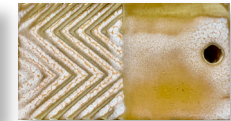

TD502 • Galaxy Blue

TD503 • Tidal Pool

TD504 • Blue Dusk

TD505 • Twilight Blue

TD506 • Lichen Green

TD507 • Seafoam

TD508 • Cherry Fizz

TD509 • Rose Gold

TD510 • Halo Purple

TD511 • Purple Velvet

TD513 • Orange Neon

TD514 • Milk & Honey

## SATIN GLAZES

These cone 6 oxidation glazes have a rich, soft, glowing surface. Many of these glazes are semi-transparent and work great with Georgies Interactive Pigments. Mix and layer to create new shades and tones. The ‘satin’ surface creates a great assurance of food safety and durability without the gloss. These glazes are zinc-free.