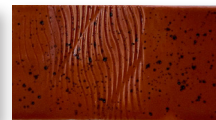

TD510 • Halo Purple

TD511 • Purple Velvet

TD512 • Pistachio

TD513 • Orange Neon

SATIN ^6 OXIDATION GLAZES

Our Satin cone 6 glazes have a rich, soft, glowing surface. Many of these glazes are semi-transparent and work great with Georgies Interactive Pigments. Mix and layer to create new shades and tones. The ‘satin’ surface creates a great assurance of food safety and durability without the gloss. Satin glazes are zinc-free.

GS402 • Translucent

GS403 • Ocean Motion

GS404 • Speckled Olive

GS405 • Rouge Red

GS406 • Speckled Sienna

GS407 • Melon

GS408 • Soft Pink

GS409 • Purple

GS410 • White

GS411 • Grey

GS412 • Black

GS413 • Robin's Egg

SAMPLE SETS

Each set contains 4oz jars in all 12 colors. Perfect for trying out color combinations and mixing with our ^6 glazes and pigments.

TDK1.....Tie-Dye Sample Kit(retail value \$48.00)..... your price \$45.99