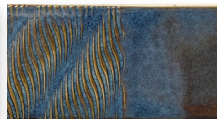

TIE-DYE & SATIN GLAZES

GEORGIES CONE 6 GLAZES

TIE DYE ^6 OXIDATION GLAZES

Our Tie-Dye cone 6 glazes offer a wide range of color variation by utilizing thick to thin applications. These glazes love texture and will enhance any smooth or textured surface. They also “move and flow”, so be sure to leave a generous foot on your pots and apply heavier applications at the top of your vessel to allow for any flow. Sample set is available with all 12 colors!

When you buy ...	4 oz	Pint	Gallon	3 Gallon
TD502...Galaxy Blue	\$5.00.....	\$14.50	\$67.00.....	\$185.00
TD503...Tidal Pool	\$5.00.....	\$13.00	\$61.00.....	\$162.00
TD504...Blue Dusk	\$5.00.....	\$18.20	\$89.00	\$250.00
TD505...Twilight Blue.....	\$5.00.....	\$14.10	\$66.00	\$182.00
TD506...Lichen Green	\$5.00.....	\$18.70	\$92.00	\$254.00
TD507...Seafoam.....	\$6.00.....	\$21.70	\$109.00.....	\$300.00

When you buy ...	4 oz	Pint	Gallon	3 Gallon
TD508...Cherry Fizz	\$6.00.....	\$19.20	\$95.00	\$262.00
TD509...Rose Gold	\$5.00.....	\$18.00	\$88.00	\$247.00
TD510...Halo Purple	\$6.00.....	\$20.00	\$99.00	\$270.00
TD511...Purple Velvet.....	\$6.00.....	\$19.50	\$96.00	\$267.00
TD512...Pistachio	\$6.00.....	\$20.50	\$101.00	\$280.00
TD513...Orange Neon	\$5.00.....	\$18.00	\$88.00	\$243.00

TD502 • Galaxy Blue

TD503 • Tidal Pool

TD504 • Blue Dusk

TD505 • Twilight Blue

TD506 • Lichen Green

TD507 • Seafoam

TD508 • Cherry Fizz

TD509 • Rose Gold