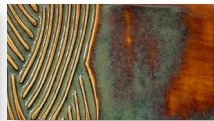

TD503 • Tidal Pool