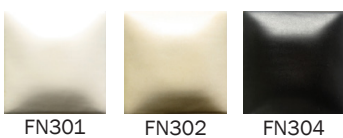

MAYCO FOUNDATION GLAZES

CONE 06 GLAZES

Gloss Opaque Glazes

Gloss Sheer Glazes

Matte Glazes

Mayco Designer Liners over Foundation Sheer glaze.

Mayco Stroke-'n-Coats over Foundation Matte glaze.

Mayco Stroke-'n-Coats over Foundation Opaque glaze.