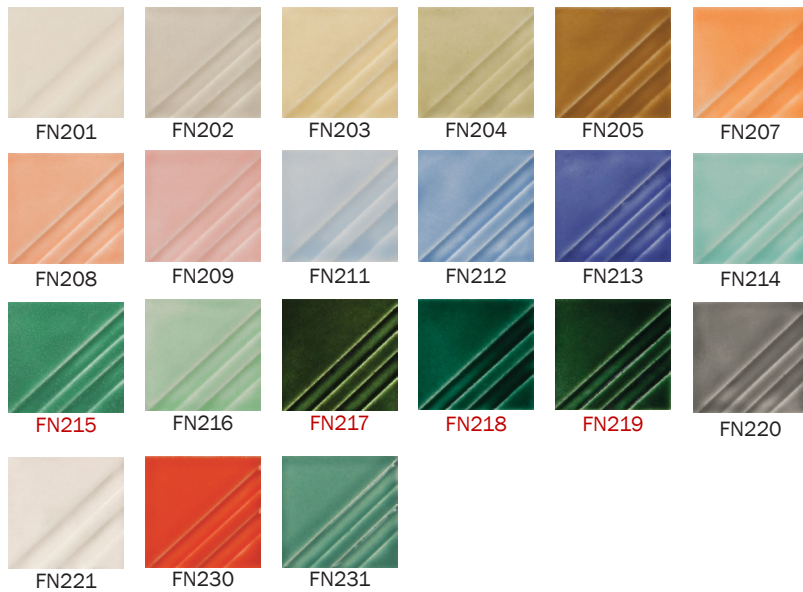

MAYCO FOUNDATION GLAZES

CONE 06 GLAZES

Gloss Opaque Glazes

Gloss Sheer Glazes

Matte Glazes

Mayco Designer Liners over Foundation Sheer glaze.

Mayco Stroke-'n-Coats over Foundation Matte glaze.

Mayco Stroke-'n-Coats over Foundation Opaque glaze.