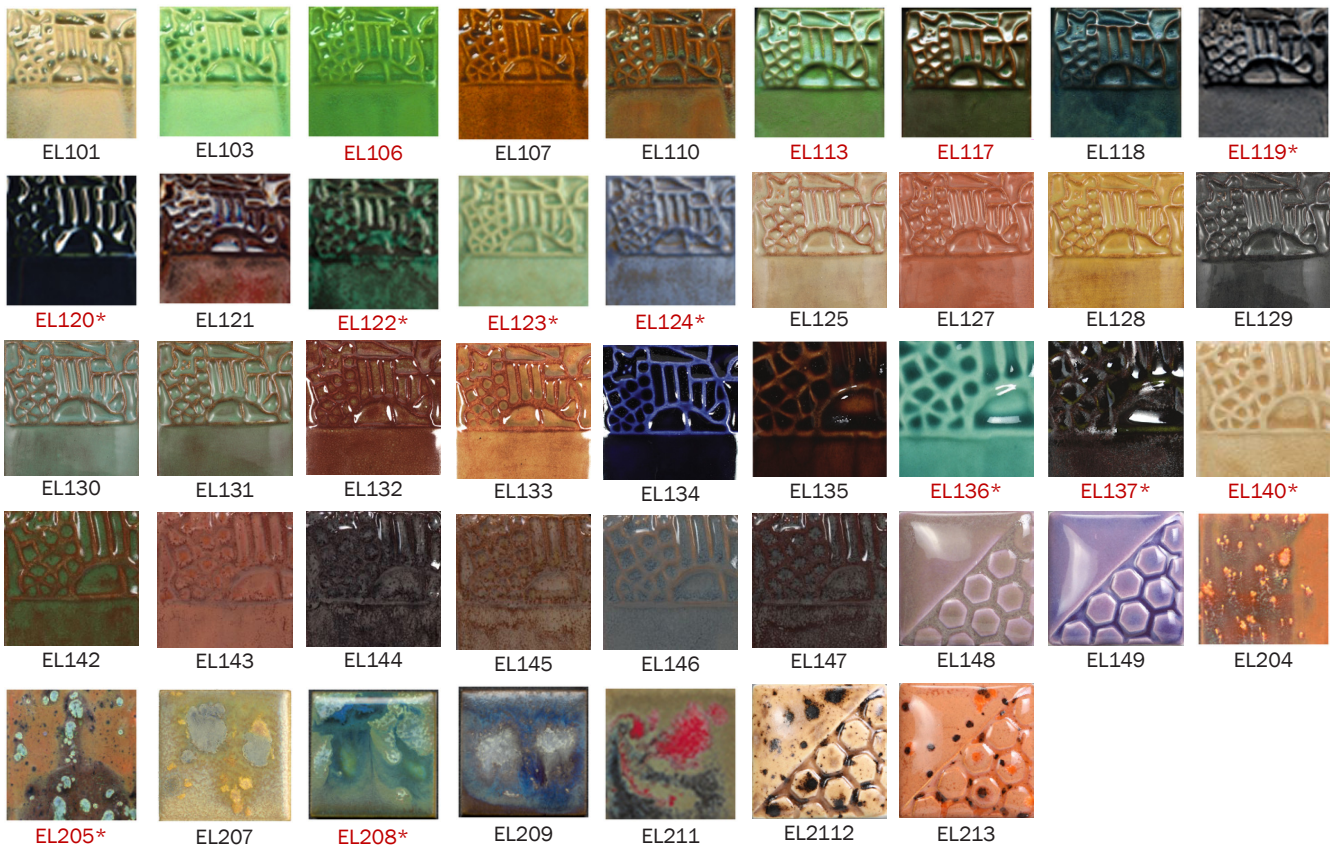

Quantity discounts apply on multiples of the same item

ELEMENTS GLAZES

Elements Glazes are gorgeous natural earth tones in nontoxic formulas. Surfaces vary from gloss to matte, with subtle variations in each color: no two pieces will ever be the same!

Elements Chunkies (the 200 series) feature base glazes from the Elements line with the addition of crystals. Their varigations can be influenced by number of coats, combinations, surface textures, kiln atmosphere and temperatures. These glazes may move and flow during firing! Chunkies should not be used on surfaces that contact food or drink because of their fired surface characteristics.

Elements not marked in red are certified nontoxic. **EL106, EL113, & EL117** are food safe, but bear a CL Caution Health label.

All items marked in **RED with an *** bear CL Caution Health Labels and are **NOT** food safe.

When you buy ...	1-5 @	6-11 @	12+ @	1-5 @	6-11 @	12+ @	
EL101 - EL141	$4.95	$3.71	$2.97	EL204 - EL213.....	$6.45	$4.84.....	$3.87
EL101P - EL141P.....	$14.85	$11.14.....	$9.65	EL204P - EL213P	$19.35.....	$14.51	$12.58

EL101.....Oyster Shell	EL122*.... Malachite	EL134 ..... Mirror Blue	EL148 ..... Smoked Lilac
EL103 .....Sea Spray	EL123*....Patina	EL135 ..... Rare Earth	EL149 ..... Lavender Flower
EL106 .....Tidal Pool	EL124*....Stormy Blue	EL136* .. Lapis Lagoon	EL204 ..... Glowing Embers
EL107.....Amber Ash	EL125 .....Sahara Sands	EL137* .. Black Aventurine	EL205*... Jade Pebble
EL110.....Mudslide	EL127..... Rose Granite	EL140* .. Toasted Almond	EL207..... Goldmine
EL113 .....Spanish Moss	EL128 ..... Wheat	EL142 ..... Grass	EL208*... Moss Creek
EL117 .....Waterfall	EL129 ..... Slate	EL143 ..... Cactus Flower	EL209 ..... Night Sky
EL118 .....Blue Grotto	EL130 ..... Sea Green	EL144 ..... Dark Amethyst	EL211..... Volcanic Glow
EL119* ...Burnished Steel	EL131..... Turtle Shell	EL145 .... Ginger Root	EL212..... Spotted Walnut
EL120* ...Black Ice	EL132 ..... Rust Red	EL146 ..... Rain Cloud	EL213..... Painted Desert
EL121.....Copper Aventurine	EL133 ..... Autumn	EL147..... Creek Bed