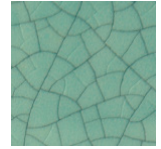

Quantity discounts apply on multiples of the same item

MAYCO CRACKLE GLAZES

Formulated to create patterns of cracks similar to crazing, Crackle Glazes result in a unique antique look. To highlight the cracks created in firing, antique the piece with india ink (as shown in the images below), acrylic paint, or a mineral-spirit-based woodstain. Apply a coat of the desired color to the fired piece and wipe off with a soft cloth. Crackle glazes are nontoxic, but NOT safe for food or drink containers because of their cracked surface.

CC108M
China Sea

MAYCO SPECKTA-CLEAR GLAZES

Specta-Clear glazes are clear glazes with speckles. They can be used over Stroke & Coats, Foundations, Fundamentals Underglazes and Designer Liners.

When you buy ...	1-5 @	6-11 @	12+ @
4 oz	\$4.45.....	\$3.34	\$2.67
Pints	\$13.65.....	\$10.24	\$8.87

SG701
Star Dust

SG702
Celebration

SG703
Autumn

SG704
Peppermint

MAYCO POTTERY CASCADES

These glazes produce special effects when used in combination with other nontoxic glazes. PC602 White intermingles with the other glazes, introducing pure white and blending with the color. PC601 Clear produces a flowing effect and allows the color of the base glaze to show unaltered – but in motion. Use them over or under any nontoxic glazes to experiment and see what you get.