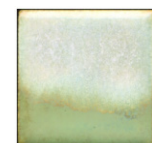

Quantity discounts apply on multiples of the same item

MAYCO CRACKLE GLAZES

Formulated to create patterns of cracks similar to crazing, Crackle Glazes result in a unique antique look. To highlight the cracks created in firing, antique the piece with india ink (as shown in the images below), acrylic paint, or a mineral-spirit-based woodstain. Apply a coat of the desired color to the fired piece and wipe off with a soft cloth. Crackle glazes are nontoxic, but NOT safe for food or drink containers because of their cracked surface.

CC108M
China Sea

MAYCO SPECKTA-CLEAR GLAZES

Specta-Clear glazes are clear glazes with speckles. They can be used over Stroke & Coats, Foundations, Fundamentals Underglazes and Designer Liners.

When you buy ...	1-5 @	6-11 @	12+ @
4 oz	\$4.45.....	\$3.34	\$2.67
Pints	\$13.65.....	\$10.24	\$8.87

SG701
Star Dust

SG702
Celebration

SG703
Autumn

SG704
Peppermint

MAYCO POTTERY CASCADES

These glazes produce special effects when used in combination with other nontoxic glazes. PC602 White intermingles with the other glazes, introducing pure white and blending with the color. PC601 Clear produces a flowing effect and allows the color of the base glaze to show unaltered – but in motion. Use them over or under any nontoxic glazes to experiment and see what you get.

When you buy ...	1-5 @	6-11 @	12+ @
4oz jar	\$5.95.....	\$4.46.....	\$3.57

PC601
Clear

PC602
White

SPECTRUM METALLIC GLAZES

These glazes are lead-free, but contain other heavy metals that may leach from surfaces and should NOT be used on food or drink containers. They should NOT be used by women who are pregnant or contemplating pregnancy. Keep these glazes out of the reach of children. If swallowed, promptly seek medical attention. These glazes may vary in appearance depending on the conditions of usage, firing cycle, glaze application thickness, and the underlying clay body. Always test your glazes!