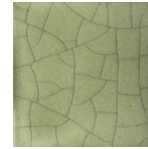

CC107M
Green Tea