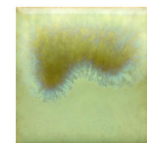

CC108M
China Sea

MAYCO SPECKTA-CLEAR GLAZES

Specta-Clear glazes are clear glazes with speckles. They can be used over Stroke & Coats, Foundations, Fundamentals Underglazes and Designer Liners.

When you buy ...	1-5 @	6-11 @	12+ @
4 oz	\$4.45.....	\$3.34	\$2.67
Pints	\$13.65.....	\$10.24	\$8.87

SG701
Star Dust

SG702
Celebration

SG703
Autumn

SG704
Peppermint

MAYCO POTTERY CASCADES

These glazes produce special effects when used in combination with other nontoxic glazes. PC602 White intermingles with the other glazes, introducing pure white and blending with the color. PC601 Clear produces a flowing effect and allows the color of the base glaze to show unaltered – but in motion. Use them over or under any nontoxic glazes to experiment and see what you get.

When you buy ...	1-5 @	6-11 @	12+ @
4oz jar	\$5.95.....	\$4.46.....	\$3.57

PC601
Clear

PC602
White

SPECTRUM METALLIC GLAZES

These glazes are lead-free, but contain other heavy metals that may leach from surfaces and should NOT be used on food or drink containers. They should NOT be used by women who are pregnant or contemplating pregnancy. Keep these glazes out of the reach of children. If swallowed, promptly seek medical attention. These glazes may vary in appearance depending on the conditions of usage, firing cycle, glaze application thickness, and the underlying clay body. Always test your glazes!