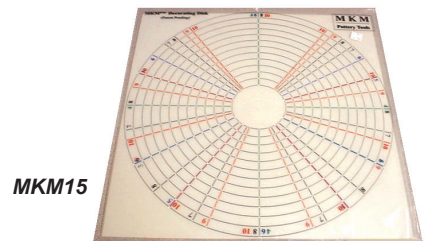

DECO DISKS

Deco-Disks are a great complement and a useful accessory for your banding wheel! The Disk accommodates any round piece up to 15" in diameter, and the "rays" are your guide for even spacing of 3 to 10 axes of decorative or glaze work around the piece.

MKM04	.....4" wide (set of 2)	..... $19.95
MKM15	.....15" wide (set of 2)	..... $34.95