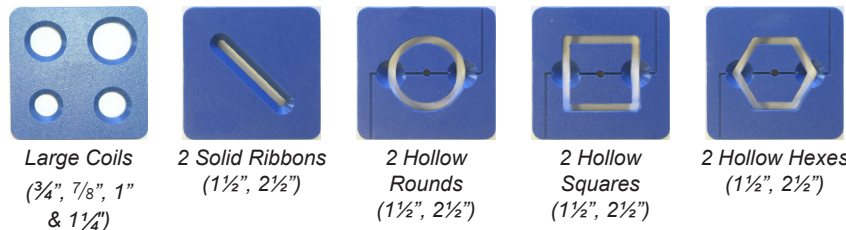

Die Expansion Box

Work larger with your extruder! This NorthStar innovation maximizes your equipment investment by adapting 6" dies (like the dies for the Big Blue!) to your current 4" extruder. Bolt the expansion box on the bottom of your extruder, and it's ready.

- NS940..... Die Expansion Box\$198.99
- NS940-EX Die Expansion Box Package.....\$311.99
(includes die set NS991 & center brace NS983 to fit expansion box)

NORTHSTAR DIES

NorthStar's standard dies are made of 1/2" thick polyethylene, which is extremely wear-resistant and completely non-contaminating. The top edge (facing the clay in the extruder barrel) is beveled to compact the clay as it passes through for a crisper, more solid extrusion. In the hollow dies, there is a bevel on both the interior and exterior portions under each side of the bracket (which holds the hollow dies' center pieces) that helps the extrusion to "heal" after it has been split by the bracket. When you use NorthStar's hollow dies, the center part is automatically in exactly the right place and the wall thickness will be even all the way around.

Standard Die Sets

- NS915.....Basic Die Set \$70.99
(Included with all purchases of NorthStar Extruders)

Basic Die Accessories

(Each sold separately)

- NS925GS
4 Solid Shapes
\$34.99
- NS925T
4 1/4" Tile Strap
\$34.99

- NS925.....Standard Accessory Dies..... \$129.99

- NS926A
4 Handles
\$34.99
- NS957 Z-Brace
for Hollow Dies
\$35.99

Visit our website for more Extruder options and a wide range of dies and sets to choose from!