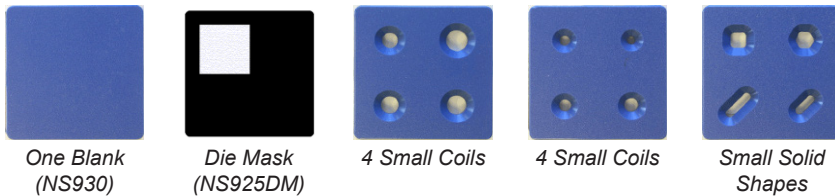

Standard Die Sets

- NS915.....Basic Die Set $70.99
  (Included with all purchases of NorthStar Extruders)