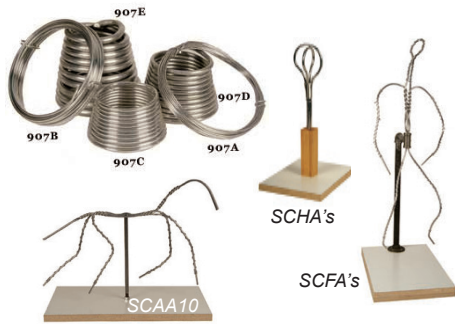

## ARMATURE WIRE

A non-corrosive lightweight aluminum wire that is fully pliable, non-staining and economical.

- SC907A..... 1/16" x 32ft ..... (up to 15"h)..... \$8.00
- SC907B..... 1/8" x 20ft ..... (up to 15"h)..... \$10.30
- SC907C..... 3/16" x 10ft ..... (up to 24"h) ..... \$13.50
- SC907D..... 1/4" x 10 ft ..... (up to 36"h)..... \$27.00
- SC907E..... 3/8" x 10ft ..... (over 36"h)..... \$40.00

## ARMATURES WITH BASES

Strong, fully adjustable flakeboard bases, formica-covered, with non-staining, pliable almaloy wire. Position adjustable steel back irons for standing, kneeling or sitting sculptures.

## POTTER'S CLAY GAUGE

A handy Caliper and depth measurement tool in one. It is ideal for measuring inner, outer, and depth measurements for sculpture and thrown or hand-built clay works with precision. Measures in either inches or centimeters.