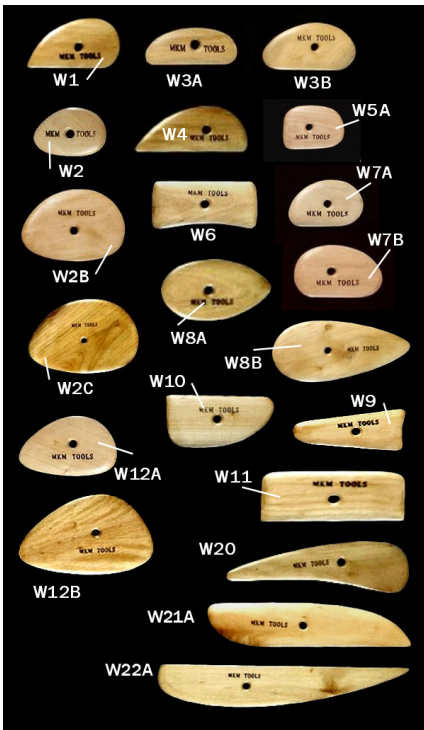

Quantity discounts apply on multiples of the same item

TOOLS

MKM Wooden Ribs

Item #	Dimensions	Price
W1.....	3½"L x 17/8"w	\$6.95
W2.....	2½"L x 1¾"w	\$5.95
W2B.....	4½"L x 3"w	\$6.95
W2C.....	6¾"L x 4½"w	\$11.95
W3A.....	3"L x 11/8"w	\$5.95
W3B.....	3¾"w x 1¾"w	\$6.95
W4.....	45/8"L x 17/8"w	\$6.95
W5A.....	2¾"L x 2"w	\$6.95
W6.....	41/8"L x 17/8"w	\$6.95
W7A.....	27/8"L x 17/8"w	\$6.95
W7B.....	31/8"L x 2"w	\$6.95
W8A.....	41/8"L x 2¼"w	\$6.95
W8B.....	6¾"L x 27/8"w	\$11.95
W9.....	4¼"L x 2"w	\$6.95
W10.....	4¼"L x 2"w	\$6.95
W11.....	41/8"L x 6¼"w	\$11.95
W12A.....	3¾"L x 2½"w	\$6.95
W12B.....	6"L x 37/8"w	\$11.95
W20.....	8"L x 21/8"w	\$12.95
W21A.....	8¾"L x 2"w	\$12.95
W22A.....	12¾"L x 21/8"w	\$16.95

Economy Ribs

POT8
(set of 5 Wood Ribs)

1-5 @	\$9.99
6-11 @	\$8.00
12+ @	\$7.00

Kemper Wooden Ribs

Item #	1-5 @	6-11 @	12+ @
RB00.....	\$11.65	\$9.32	\$8.16
RB1.....	\$6.49	\$5.20	\$4.55
RB2.....	\$5.55	\$4.44	\$3.89
RB3.....	\$5.35	\$4.28	\$3.75
RB4.....	\$5.89	\$4.72	\$4.13
RB5.....	\$7.59	\$6.08	\$5.32
RB6.....	\$6.59	\$5.28	\$4.62
RB7.....	\$5.65	\$4.52	\$3.96
RB8.....	\$6.85	\$5.48	\$4.79

Kemper Rubber Ribs

31/8" w	1-5 @	6-11 @	12+ @
FRSS...Soft	\$4.29	\$3.43	\$3.00
FRSM...Hard	\$4.59	\$3.67	\$3.21

41/4" w	1-5 @	6-11 @	12+ @
FRSO...Soft	\$4.89	\$3.91	\$3.42
FRH...Hard	\$4.89	\$3.91	\$3.42

Texture Ribs

Item #	1-5 @	6-11 @	12+ @
RBT1.....	\$8.75	\$7.00	\$6.13
RBT2-8.....	\$8.99	\$7.20	\$6.30

Steel & Aluminum Scrapers

Item #	1-5 @	6-11 @	12+ @
S1.....	\$2.69	\$2.16	\$1.89
S3.....	\$2.75	\$2.20	\$1.93
S4.....	\$2.75	\$2.20	\$1.93
SA4.....	\$2.95	\$2.36	\$2.07
S6.....	\$2.55	\$2.04	\$1.79
S10.....	\$3.20	\$2.56	\$2.24
SA10.....	\$3.39	\$2.72	\$2.38
S11S.....	\$4.05	\$3.25	\$2.84
S12.....	\$4.19	\$3.36	\$2.94