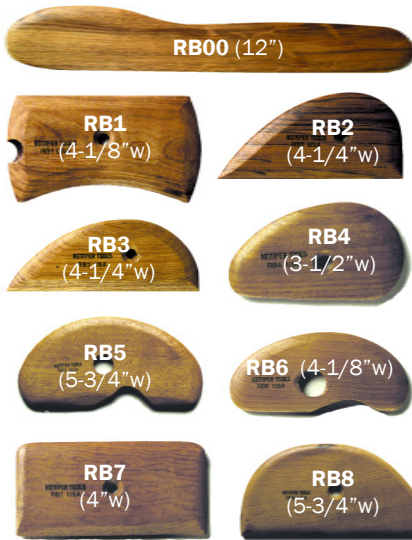

Quantity discounts apply on multiples of the same item

TOOLS

MKM Wooden Ribs

Item #	Dimensions	Price
W1.....	3½"L x 17/8"w	\$6.95
W2.....	2½"L x 1¾"w	\$5.95
W2B.....	4½"L x 3"w	\$6.95
W2C.....	6¾"L x 4½"w	\$11.95
W3A.....	3"L x 11/8"w	\$5.95
W3B.....	3¾"w x 1¾"w	\$6.95
W4.....	45/8"L x 17/8"w	\$6.95
W5A.....	2¾"L x 2"w	\$6.95
W6.....	41/8"L x 17/8"w	\$6.95
W7A.....	27/8"L x 17/8"w	\$6.95
W7B.....	31/8"L x 2"w	\$6.95
W8A.....	41/8"L x 2¼"w	\$6.95
W8B.....	6¾"L x 27/8"w	\$11.95
W9.....	4¼"L x 2"w	\$6.95
W10.....	4¼"L x 2"w	\$6.95
W11.....	41/8"L x 6¼"w	\$11.95
W12A.....	3¾"L x 2½"w	\$6.95
W12B.....	6"L x 37/8"w	\$11.95
W20.....	8"L x 21/8"w	\$12.95
W21A.....	8¾"L x 2"w	\$12.95
W22A.....	12¾"L x 21/8"w	\$16.95

Economy Ribs

POT8
(set of 5 Wood Ribs)

1-5 @	\$9.99
6-11 @	\$8.00
12+ @	\$7.00

Kemper Wooden Ribs

Item #	1-5 @	6-11 @	12+ @
RB00.....	\$11.65	\$9.32	\$8.16
RB1.....	\$6.49	\$5.20	\$4.55
RB2.....	\$5.55	\$4.44	\$3.89
RB3.....	\$5.35	\$4.28	\$3.75
RB4.....	\$5.89	\$4.72	\$4.13
RB5.....	\$7.59	\$6.08	\$5.32
RB6.....	\$6.59	\$5.28	\$4.62
RB7.....	\$5.65	\$4.52	\$3.96
RB8.....	\$6.85	\$5.48	\$4.79

Kemper Rubber Ribs

31/8" w	1-5 @	6-11 @	12+ @
FRSS...Soft	\$4.29	\$3.43	\$3.00
FRSM...Hard	\$4.59	\$3.67	\$3.21

41/4" w	1-5 @	6-11 @	12+ @
FRSO...Soft	\$4.89	\$3.91	\$3.42
FRH...Hard	\$4.89	\$3.91	\$3.42

Texture Ribs

Item #	1-5 @	6-11 @	12+ @
RBT1.....	\$8.75	\$7.00	\$6.13
RBT2-8.....	\$8.99	\$7.20	\$6.30

Steel & Aluminum Scrapers

Item #	1-5 @	6-11 @	12+ @
S1.....	\$2.69	\$2.16	\$1.89
S3.....	\$2.75	\$2.20	\$1.93
S4.....	\$2.75	\$2.20	\$1.93
SA4.....	\$2.95	\$2.36	\$2.07
S6.....	\$2.55	\$2.04	\$1.79
S10.....	\$3.20	\$2.56	\$2.24
SA10.....	\$3.39	\$2.72	\$2.38
S11S.....	\$4.05	\$3.25	\$2.84
S12.....	\$4.19	\$3.36	\$2.94