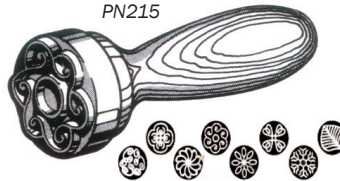

MKM WOODEN STAMPS

Most stamps have two different designs, one at each end. Some designs on each stamp are mirror images, while others are completely different. All stamps are 7cm (2¾") long and made of fine-grained hardwood treated with Tung oil for durability. All stamps are fully labeled for easy identification. The stamps have the same style in each of the three sizes so that they may be used together to build larger, more complex designs.

TW001-016
Twig Hand Rollers
\$11.95 ea

Many designs are available in each size of MKM stamps ... visit georgies.com/mkm to see them all.

FR01 - FR20
Finger Rollers
\$11.95 ea

MAYCO DESIGNER STAMPS

Designer stamps give you more choices for design work: create patterns or outlines with glazes and acrylic paints, or stamp designs directly onto your clay. The flexible stamps are great on flat surfaces or can be wrapped around curved surfaces. Each stamp measures 7" long x 2½" wide.

Large stamps measure 1¼" h x 2" w,
Small stamps measure ½" h x 2" w.

PN245.....Set A.....\$17.75

PN250.....Set B.....\$17.75

ST344

ST111

ST337

PN215

Deco Hand Stamps

SL01..... Letters1/2"	\$12.50
SL02.....3/8"	\$9.50
SL03.....1/4"	\$7.50
SL04.....1/8"	\$5.00
SL05.....1 1/8"	\$20.50
SL06.....1 1/16"	\$13.50
SL07.....3/16"	\$6.00
SN01.... Numbers1/2"	\$7.50
SN02.....3/8"	\$6.50
SN03.....1/4"	\$5.50
SN04.....1 1/8"	\$11.50
SN05.....1 1/16"	\$8.50
SN06.....3/16"	\$4.00
SN07.....1/8"	\$3.50