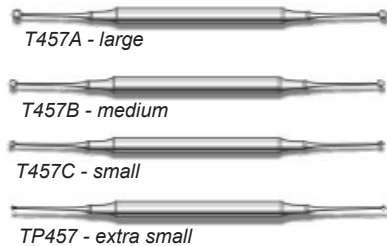

### Embossing Tool - Set of 3

	1-5 @	6-11 @	12+ @
SG95.....	\$6.19	\$4.90	\$4.34

### Stainless Steel Ball Styluses

Four tools with eight different working ends between them, for double the detail work with each tool!

T457A.....	\$10.75 ea
T457B.....	\$10.75 ea
T457C.....	\$10.75 ea
TP457.....	\$10.95 ea

### XIEM Ball Styluses

Made from high-grade stainless steel without glued or assembled parts, these tools are designed to last.

XST01.....	1mm & 1.5mm	\$7.95
XST02.....	1.5mm & 2mm	\$7.95
XST03.....	1.5mm & 3mm	\$7.95
XST27.....	6mm & 8mm	\$8.95
XST28.....	10mm & 22mm	\$9.95