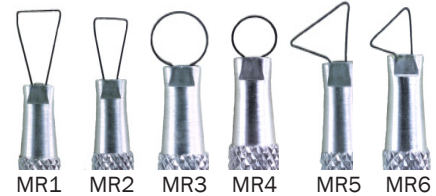

## LOOP CUTTING TOOLS

Serious cutting power for those times when you want to remove lots of clay quickly.

	1-5 @	6-11 @	12+ @
FT451.....	\$5.99	\$4.80	\$4.20
FT452.....	\$5.99	\$4.80	\$4.20
FT453.....	\$5.99	\$4.80	\$4.20
LT1.. 1/2"w.....	\$4.85	\$3.88	\$3.40
LT2.. 3/4"w.....	\$4.85	\$3.88	\$3.40
LT3.. 1"w.....	\$4.85	\$3.88	\$3.40
LT4.. 1/2"w.....	\$4.85	\$3.88	\$3.40
LT5.. 3/4"w.....	\$4.85	\$3.88	\$3.40
LT6.. 1/4"w.....	\$4.85	\$3.88	\$3.40
LT7.. 11/8"w.....	\$4.85	\$3.88	\$3.40
LT8.. 1 3/4"w.....	\$4.85	\$3.88	\$3.40

## Thin-Line Tools

For miniature modeling, fine detail, incised design and sgraffito. Each 6" long.

TH608AZ.....(Set of 5).....\$58.00

Top to bottom: TH608, 609, 610, 611, 612

## Mini Ribbon Tools

Steel cutting ends set in metal handles for long life and precise cuts when you're working small or in fine detail.

	1-5 @	6-11 @	12+ @
MR1 - MR6.....	\$3.55	\$2.84	\$2.49
MRS (set/8).....	\$18.99	\$15.20	\$13.30