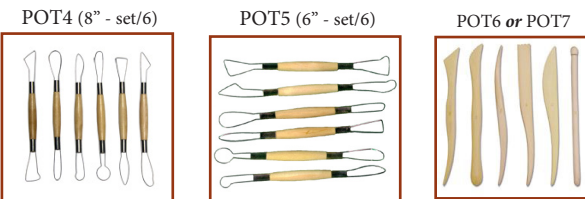

Quantity discounts apply on multiples of the same item

BRUSHES

TOOL KITS

	1-5 @	6-11 @	12+ @
PTK..... Pottery Tool Kit	\$25.49	\$20.40	\$17.85
ATPTK8..... Pottery 8pc Kit	\$12.50	\$10.00	\$8.75
ATPTK9..... Pottery 9pc Kit	\$15.99	\$12.80	\$11.20
PTK10..... Handbuilding Kit	\$21.99	\$17.59	\$15.39
PTK12..... Handbuilding Kit	\$21.99	\$17.59	\$15.39
	1-2 @	3-5 @	6+ @
POT1..... Economy Kit	\$12.49	\$11.25	\$10.00
POT2..... Wire Loop Set	\$12.49	\$11.25	\$10.00
POT3..... Wire Tool 6" Set	\$12.49	\$11.25	\$10.00
POT4..... Wire Tool 8" Set	\$12.49	\$11.25	\$10.00
POT5..... Wire Loop 6" Set	\$12.49	\$11.25	\$10.00
POT6..... Wood Tool 6" Set	\$9.99	\$9.00	\$8.00
POT7..... Wood Tool 8" Set	\$9.99	\$9.00	\$8.00
SPS1..... Super Pottery Kit	(6 sets - MSRP \$69.24)		\$39.99 ea
ECWT6-38..... Wood Tool Kit	(6" set of 38 - MSRP \$38.00)		\$23.00 ea
ECWT8-38..... Wood Tool Kit	(8" set of 38 - MSRP \$38.00)		\$23.00 ea

SPS1- 6 kits: POT1, LBAM1, LBAM2, RART115, 2118, R2093

BRUSH KITS

Royal Brush Economy Sets

	1-2 @	3-5 @	6+ @
RYA..... Sable Rounds 1-3-5	\$2.99	\$2.70	\$2.40
RYB..... Sable Fine Rounds	\$2.99	\$2.70	\$2.40
RYI..... Sable Rnds/Bristle Flats	\$7.49	\$6.75	\$6.00
RYJ..... Sable & Camel Set-10	\$9.49	\$8.55	\$7.60
RYL..... Sable Shaders 2-4-6-8-10	\$6.49	\$5.85	\$5.20

VALUE BRUSHES (individual brushes)

VBK are blue and come in even sizes from #2 - #10 in both flat and round. VBT come in red (round #2, #6 and #10) and green (flat #4 and #8). VBS have soft grip handles with sizes shown on page 117. Mix and match sizes or styles and please specify the size you want when ordering.