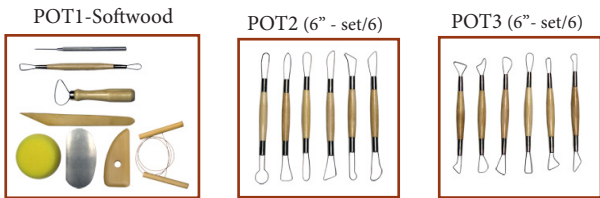

Quantity discounts apply on multiples of the same item

BRUSHES

TOOL KITS

	1-5 @	6-11 @	12+ @
PTK..... Pottery Tool Kit	\$25.49	\$20.40	\$17.85
ATPTK8..... Pottery 8pc Kit	\$12.50	\$10.00	\$8.75
ATPTK9..... Pottery 9pc Kit	\$15.99	\$12.80	\$11.20
PTK10..... Handbuilding Kit	\$21.99	\$17.59	\$15.39
PTK12..... Handbuilding Kit	\$21.99	\$17.59	\$15.39
	1-2 @	3-5 @	6+ @
POT1..... Economy Kit	\$12.49	\$11.25	\$10.00
POT2..... Wire Loop Set	\$12.49	\$11.25	\$10.00
POT3..... Wire Tool 6" Set	\$12.49	\$11.25	\$10.00
POT4..... Wire Tool 8" Set	\$12.49	\$11.25	\$10.00
POT5..... Wire Loop 6" Set	\$12.49	\$11.25	\$10.00
POT6..... Wood Tool 6" Set	\$9.99	\$9.00	\$8.00
POT7..... Wood Tool 8" Set	\$9.99	\$9.00	\$8.00
SPS1..... Super Pottery Kit	(6 sets - MSRP \$69.24)		\$39.99 ea
ECWT6-38..... Wood Tool Kit	(6" set of 38 - MSRP \$38.00)		\$23.00 ea
ECWT8-38..... Wood Tool Kit	(8" set of 38 - MSRP \$38.00)		\$23.00 ea

SPS1- 6 kits: POT1, LBAM1, LBAM2, RART115, 2118, R2093

BRUSH KITS

Royal Brush Economy Sets

	1-2 @	3-5 @	6+ @
RYA..... Sable Rounds 1-3-5	\$2.99	\$2.70	\$2.40
RYB..... Sable Fine Rounds	\$2.99	\$2.70	\$2.40
RYI..... Sable Rnds/Bristle Flats	\$7.49	\$6.75	\$6.00
RYJ..... Sable & Camel Set-10	\$9.49	\$8.55	\$7.60
RYL..... Sable Shaders 2-4-6-8-10	\$6.49	\$5.85	\$5.20

Economy Bamboo Brushes Sets

Brush heads are attached to bamboo handles with water-soluble glue: do not immerse more than 75% of brush head into water.

	1-2 @	3-5 @	6+ @
LBAM1..... Brown, Set of 4	\$9.49	\$8.55	\$7.60
LBAM2..... White, Set of 3	\$9.49	\$8.55	\$7.60

VALUE BRUSHES (individual brushes)

VBK are blue and come in even sizes from #2 - #10 in both flat and round. VBT come in red (round #2, #6 and #10) and green (flat #4 and #8). VBS have soft grip handles with sizes shown on page 117. Mix and match sizes or styles and please specify the size you want when ordering.