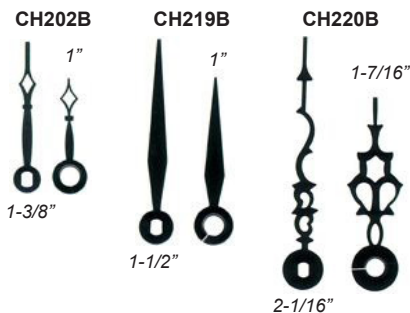

CLOCK HANDS

Length of clock hands is measured from the center of the hole for the drive shaft to the tip of the hand. Clock hands listed here are black; gold hands are also available by special order. Measurements refer to the dial size of the actual clock face.

CH202B .....3-4" .....$0.99 ea
CH219B .....5-6" .....$0.99 ea
CH220B .....5-6" .....$0.99 ea