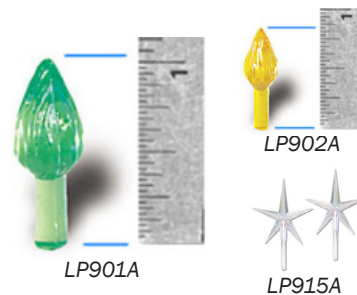

TREE LIGHTS

All bags contain approximately 144 pieces. Assorted bags have a random mix of Blue, Clear, Red & Green. Aurora Star toppers are available in Large (2 1/4") and come in Clear, Blue, Green & Red. Samll (7/8") come in above colors plus Aqua.

LP901A-G.....Medium Twists..... $7.99
LP902A .....Small Twist..... $5.99
LP915A-F .....Small Stars .....$0.99 ea
LP902A-F .....Large Stars .....$0.99 ea