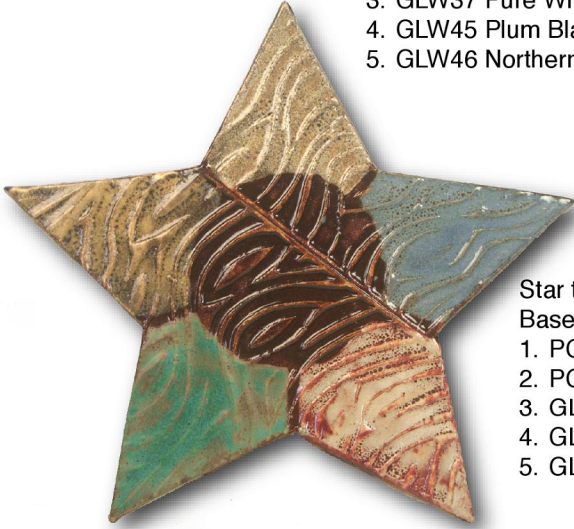

Georgies ALL STAR Glazes

Star to the right:

Base Glaze - GLW36 NW Woods

1. PG624 Ripe Apple
2. PG602 Incredible Black
3. GLW37 Pure White Matte
4. GLW45 Plum Black
5. GLW46 Northern Lights

Star to the left:

Base Glaze GLW34 Ohata

1. PG618 Terrazzo
2. PG607 Nassau Blue
3. GLW32 Latte
4. GLW08 Copper Patina
5. GLW21 Raw Honey

Star to the right:

Base Glaze PG607 Nassau Blue

1. PG624 Ripe Apple
2. GLW06 Liquid Luster Bronze
3. PG616 Buckwheat
4. PG602 Incredible Black
5. GLW08 Copper Patina

Star to the left:

Base Glaze PG624 Ripe Apple

1. PG616 Buckwheat
2. PG637 Tutu Pink
3. GLW08 Copper Patina
4. PG641 White Cloud
5. PG602 Incredible Black

Star to the right:

Base Glaze GLW03 Avocado Ice. Avocado Ice when thinner produces a matte rosy surface, when thicker or pooling becomes a shiny green. The center correctly shows both.

1. GLW27 Emerald Wood Ash
2. GLW36 NW Woods
3. GLW39 Vanilla Cream Matte
4. GLW25 Aqua Gemstone
5. GLW10 Midnight Blue