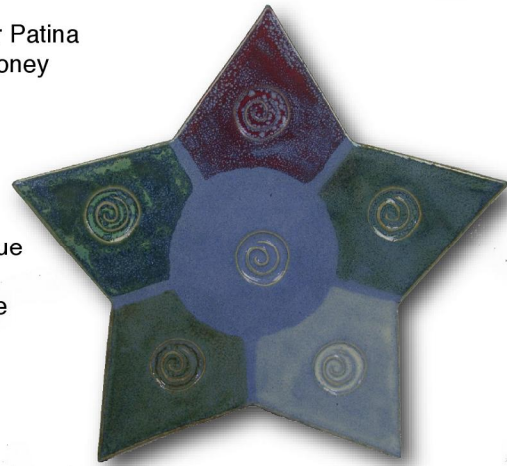

Georgies ALL STAR Glazes

Star to the right:

Base Glaze - GLW36 NW Woods

1. PG624 Ripe Apple
2. PG602 Incredible Black
3. GLW37 Pure White Matte
4. GLW45 Plum Black
5. GLW46 Northern Lights

Star to the left:

Base Glaze GLW34 Ohata

1. PG618 Terrazzo
2. PG607 Nassau Blue
3. GLW32 Latte
4. GLW08 Copper Patina
5. GLW21 Raw Honey

Star to the right:

Base Glaze PG607 Nassau Blue

1. PG624 Ripe Apple
2. GLW06 Liquid Luster Bronze
3. PG616 Buckwheat
4. PG602 Incredible Black
5. GLW08 Copper Patina

Star to the left:

Base Glaze PG624 Ripe Apple

1. PG616 Buckwheat
2. PG637 Tutu Pink
3. GLW08 Copper Patina
4. PG641 White Cloud
5. PG602 Incredible Black

Star to the right:

Base Glaze GLW03 Avocado Ice. Avocado Ice when thinner produces a matte rosy surface, when thicker or pooling becomes a shiny green. The center correctly shows both.

1. GLW27 Emerald Wood Ash
2. GLW36 NW Woods
3. GLW39 Vanilla Cream Matte
4. GLW25 Aqua Gemstone
5. GLW10 Midnight Blue