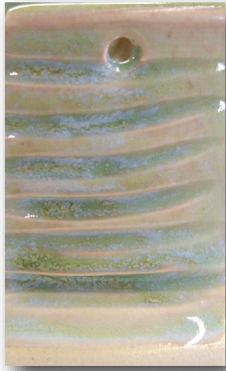

# Fun New Glaze Combos from Christy's Glaze Class

Texture always enhances the action of the glaze !  
To the right and above Pg641 White Cloud is under GLW03 Avocado Ice. ( on White Salmon clay)

GLW21 Raw Honey over  
PG616 Buckwheat

GLW39 Vanilla Cream over  
GLW27 Em. Wood Ash

PG616 Buckwheat over  
GLW34 Ohata

GLW27 Em. Wd. Ash over  
GLW33 Crystal Topaz

GLW40 Raspberry Matte over  
PG616 Buckwheat

GLW21 Raw Honey over  
PG642 Blizzard Blue